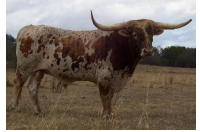

WS MIDNIGHT WEAPON

V V GRAND MARY

Concealed Weapon

WS MIDNIGHT

CADILLAC 55

EOT OVERWHELMING MARY

Sharp Shooter 542

HORSESHOE J EXAMPLE